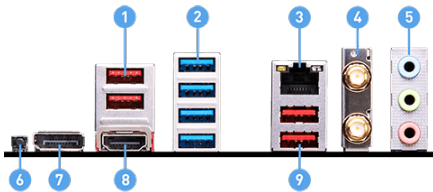

EZ Debug LED

Easiest way to troubleshoot.

Memory Boost

Advanced technology to deliver pure data signals for the best performance, stability and compatibility.

Core Boost

With premium layout and fully digital power design to support more cores and provide better performance.

CONNECTIONS

1. USB 3.2 Gen 2 10Gbps (Type-A)
2. USB 3.2 Gen 1 5Gbps (Type-A)
3. 2.5G LAN
4. Wi-Fi / Bluetooth
5. Audio connectors
6. Flash BIOS Button
7. DisplayPort
8. HDMI™
9. USB 3.2 Gen 2 10Gbps (Type-A)